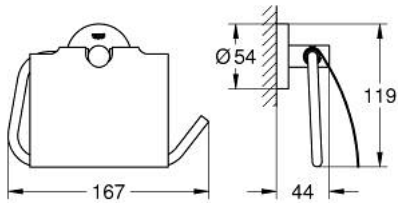

40 367 DA1 亚森 有盖卫生纸架

产品描述

- Colour: 镜面落日暖阳
- 金属材质
- 带罩
- 暗置紧固
- 高仪持久表面
- suitable for screwing (including screws and dowels) or gluing (glue 40 915 000 sold separately)
- holding force: max. 5 kg
- 承重力仅适用于静态（或缓慢施加的）负载