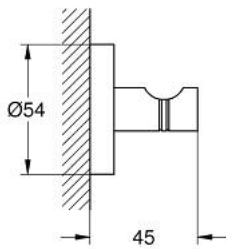

40 364 DA1 亚森毛巾环, 超钢

产品描述

- Colour: 镜面落日暖阳
- 金属材质
- 暗置紧固
- 高仪持久表面
- suitable for screwing (including screws and dowels) or gluing (glue 40 915 000 sold separately)
- holding force: max. 5 kg
- 承重力仅适用于静态（或缓慢施加的）负载