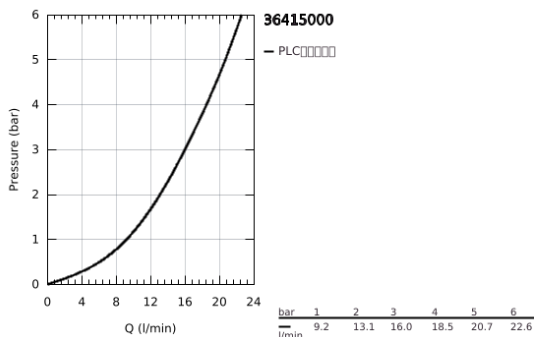

## 36 415 000 欧瑞斯玛都市型 E BLUETOOTH INFRA-RED ELECTRONIC FOR CONCEALED SHOWER THERMOSTAT