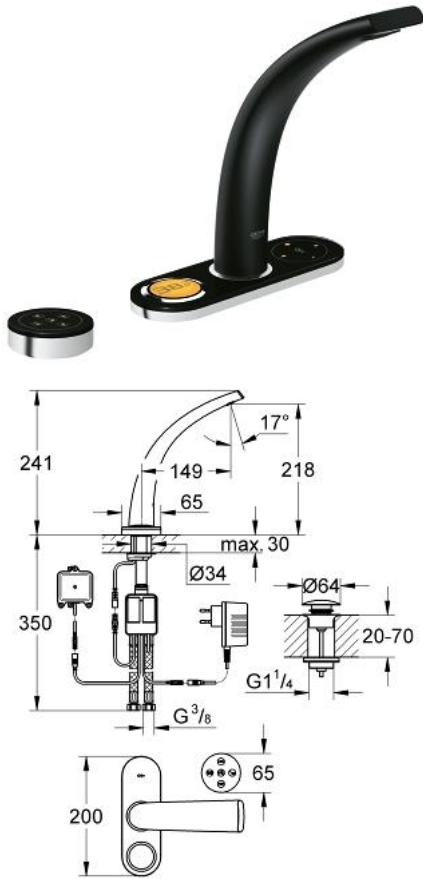

36 061 KS0 高仪安渡斯 数码面盆龙头

产品描述

- Colour: 丝绒黑
- with display and pre set panel
- 单孔安装
- advanced touch operating panel with backlit icons
- integrated digital display and intuitive menu navigation
- wireless sensual touch pre-set panel
- with LongLife 3 V lithium battery CR-2032
- 2 personalized pre set programs
- 3 personalized pre set programs for face rinse, hand wash and teeth brushing
- function unit
- integrated temperature sensor
- plug power supply 230 V AC / 6 V DC
- 备用综合电池
- 6V锂离子电池, CR-P2型
- battery status indicator on display
- 高仪安渡斯流量调整器
- 按开式落水配套 1 1/4"
- 软管
- digital flow limiter
- programmable, automatic safety shut-off (with default setting)
- CE认证
- type of protection:
- faucet IP 66
- plug power supply IP 40
- battery unit IP 66
- operating panel IP 69K
- pre set panel IP 57
- 结合使用
- 36 078 000

36 061 KS0 高仪安渡斯 数码面盆龙头

备件, 二月 2007 – now

1: 流量限制器 (Spare part-nr. 65620K00)

2: Operating panel (Spare part-nr. 45989KS0)

2.1: 配件套组 (Spare part-nr. 48003000)

3: 钳 (Spare part-nr. 6554100M)

4: Mixing device (Spare part-nr. 45990000)

4.1: 钳 (Spare part-nr. 6554100M)

5: 温度传感器 (Spare part-nr. 42349000)

6: Waste fitting (Spare part-nr. 65807KS0)

6.1: 螺纹接套

(Spare part-nr. 45986KS0)

7: 电池

(Spare part-nr. 42741000)

7.1: 电池 (Spare part-nr. 42886000)

8: 雅律铂亚特单把手低出水口面盆龙头 230 V (Spare part-nr. 65790000)

9: Pre set panel (Spare part-nr. 45983KS0)

10: Plug power supply 110-240 V (Spare part-nr. 36078000)*

* Optional accessories