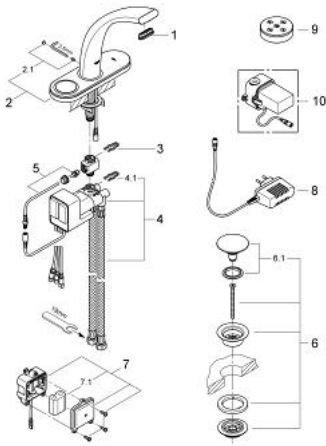

36 061 KS0 高仪安渡斯 数码面盆龙头

产品描述

- Colour: 丝绒黑
- with display and pre set panel
- 单孔安装
- advanced touch operating panel with backlit icons
- integrated digital display and intuitive menu navigation
- wireless sensual touch pre-set panel
- with LongLife 3 V lithium battery CR-2032
- 2 personalized pre set programs
- 3 personalized pre set programs for face rinse, hand wash and teeth brushing
- function unit
- integrated temperature sensor
- plug power supply 230 V AC / 6 V DC
- 备用综合电池
- 6V锂离子电池, CR-P2型
- battery status indicator on display
- 高仪安渡斯流量调整器
- 按开式落水配套 1 1/4"
- 软管
- digital flow limiter
- programmable, automatic safety shut-off (with default setting)
- CE认证
- type of protection:
- faucet IP 66
- plug power supply IP 40
- battery unit IP 66
- operating panel IP 69K
- pre set panel IP 57
- 结合使用
- 36 078 000

36 061 KS0 高仪安渡斯 数码面盆龙头

备件, 二月 2007 – now

1: 流量限制器 (Spare part-nr. 65620K00)

2: Operating panel (Spare part-nr. 45989KS0)

2.1: 配件套组 (Spare part-nr. 48003000)

3: 钳 (Spare part-nr. 6554100M)

4: Mixing device (Spare part-nr. 45990000)

4.1: 钳 (Spare part-nr. 6554100M)

5: 温度传感器 (Spare part-nr. 42349000)

6: Waste fitting (Spare part-nr. 65807KS0)

6.1: 螺纹接套

(Spare part-nr. 45986KS0)

7: 电池

(Spare part-nr. 42741000)

7.1: 电池 (Spare part-nr. 42886000)

8: 雅律铂亚特单把手低出水口面盆龙头 230 V (Spare part-nr. 65790000)

9: Pre set panel (Spare part-nr. 45983KS0)

10: Plug power supply 110-240 V (Spare part-nr. 36078000)*

* Optional accessories