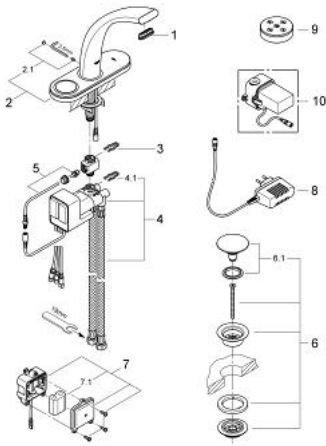

36 061 000 高仪安渡斯 数码面盆龙头

产品描述

- Colour: 镀铬
- with display and pre set panel
- 单孔安装
- advanced touch operating panel with backlit icons
- integrated digital display and intuitive menu navigation
- wireless sensual touch pre-set panel
- with LongLife 3 V lithium battery CR-2032
- 2 personalized pre set programs
- 3 personalized pre set programs for face rinse, hand wash and teeth brushing
- function unit
- integrated temperature sensor
- plug power supply 230 V AC / 6 V DC
- 备用综合电池
- 6V锂离子电池, CR-P2型
- battery status indicator on display
- 高仪安渡斯流量调整器
- 按开式落水配套 1 1/4"
- 软管
- digital flow limiter
- programmable, automatic safety shut-off (with default setting)
- CE认证
- type of protection:
- faucet IP 66
- plug power supply IP 40
- battery unit IP 66
- operating panel IP 69K
- pre set panel IP 57
- 结合使用
- 36 078 000

36 061 000 高仪安波斯 数码面盆龙头

备件, 二月 2007 – now

1: 流量限制器 (Spare part-nr. 65620XE0)

2: Operating panel (Spare part-nr. 45989KS0)

2.1: 配件套组 (Spare part-nr. 48003000)

3: 钳 (Spare part-nr. 6554100M)

4: Mixing device (Spare part-nr. 45990000)

4.1: 钳 (Spare part-nr. 6554100M)

5: 温度传感器 (Spare part-nr. 42349000)

6: Waste fitting (Spare part-nr. 65807000)

6.1: 螺纹接套

(Spare part-nr. 45986000)

7: 电池

(Spare part-nr. 42741000)

7.1: 电池 (Spare part-nr. 42886000)

8: 雅律铂亚特单把手低出水口面盆龙头 230 V (Spare part-nr. 65790000)

9: Pre set panel (Spare part-nr. 45983KS0)

10: Plug power supply 110-240 V (Spare part-nr. 36078000)*

* Optional accessories