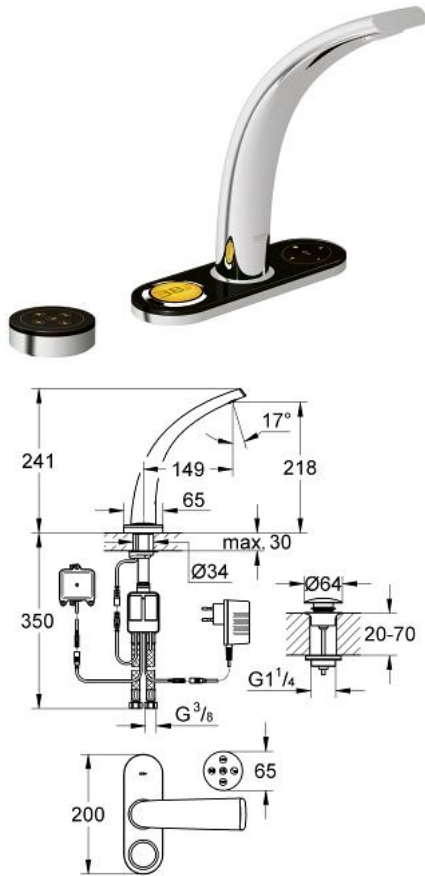

36 061 000 高仪安渡斯 数码面盆龙头

产品描述

- Colour: 镀铬
- with display and pre set panel
- 单孔安装
- advanced touch operating panel with backlit icons
- integrated digital display and intuitive menu navigation
- wireless sensual touch pre-set panel
- with LongLife 3 V lithium battery CR-2032
- 2 personalized pre set programs
- 3 personalized pre set programs for face rinse, hand wash and teeth brushing
- function unit
- integrated temperature sensor
- plug power supply 230 V AC / 6 V DC
- 备用综合电池
- 6V锂离子电池, CR-P2型
- battery status indicator on display
- 高仪安渡斯流量调整器
- 按开式落水配套 1 1/4"
- 软管
- digital flow limiter
- programmable, automatic safety shut-off (with default setting)
- CE认证
- type of protection:
- faucet IP 66
- plug power supply IP 40
- battery unit IP 66
- operating panel IP 69K
- pre set panel IP 57
- 结合使用
- 36 078 000

36 061 000 高仪安波斯 数码面盆龙头

备件, 二月 2007 – now

1: 流量限制器 (Spare part-nr. 65620XE0)

2: Operating panel (Spare part-nr. 45989KS0)

2.1: 配件套组 (Spare part-nr. 48003000)

3: 钳 (Spare part-nr. 6554100M)

4: Mixing device (Spare part-nr. 45990000)

4.1: 钳 (Spare part-nr. 6554100M)

5: 温度传感器 (Spare part-nr. 42349000)

6: Waste fitting (Spare part-nr. 65807000)

6.1: 螺纹接套

(Spare part-nr. 45986000)

7: 电池

(Spare part-nr. 42741000)

7.1: 电池 (Spare part-nr. 42886000)

8: 雅律铂亚特单把手低出水口面盆龙头 230 V (Spare part-nr. 65790000)

9: Pre set panel (Spare part-nr. 45983KS0)

10: Plug power supply 110-240 V (Spare part-nr. 36078000)*

* Optional accessories