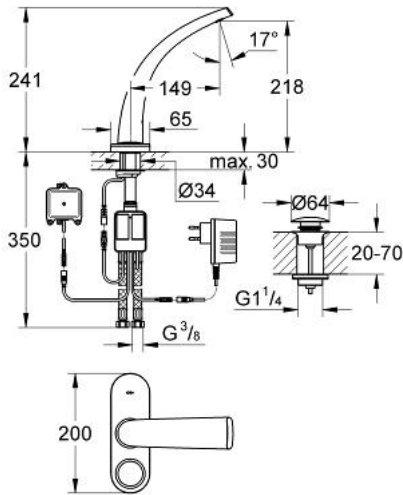

## 36 060 KS0 高仪安渡斯 数码面盆龙头

### 产品描述

- Colour: 丝绒黑
- with display
- 单孔安装
- advanced touch operating panel with backlit icons
- integrated digital display and intuitive menu navigation
- function unit
- integrated temperature sensor
- plug power supply 230 V AC / 6 V DC
- 备用综合电池
- 6V锂离子电池, CR-P2型
- battery status indicator on display
- 高仪安渡斯流量调整器
- 按开式落水配套 1 1/4"
- 软管
- digital flow limiter
- programmable, automatic safety shut-off (with default setting)
- CE认证
- type of protection:
- faucet IP 66
- plug power supply IP 40
- battery unit IP 66
- operating panel IP 69K
- upgrade option with pre set panel 45 983

## 36 060 KS0 高仪安渡斯 数码面盆龙头

备件, 二月 2007 – now

1: 流量限制器 (Spare part-nr. 65620K00)

2: Operating panel (Spare part-nr. 45989KS0)

2.1: 配件套组 (Spare part-nr. 48003000)

3: 钳 (Spare part-nr. 6554100M)

4: Mixing device (Spare part-nr. 45990000)

8: 雅律铂亚特单把手低出水口面盆龙头 230 V (Spare part-nr. 65790000)

9: Pre set panel (Spare part-nr. 45983KS0)\*

10: Plug power supply 110-240 V (Spare part-nr. 36078000)\*

\* Optional accessories