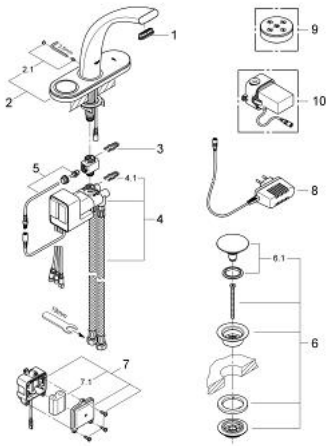

## 36 060 KS0 高仪安渡斯 数码面盆龙头

### 产品描述

- Colour: 丝绒黑
- with display
- 单孔安装
- advanced touch operating panel with backlit icons
- integrated digital display and intuitive menu navigation
- function unit
- integrated temperature sensor
- plug power supply 230 V AC / 6 V DC
- 备用综合电池
- 6V锂离子电池, CR-P2型
- battery status indicator on display
- 高仪安渡斯流量调整器
- 按开式落水配套 1 1/4"
- 软管
- digital flow limiter
- programmable, automatic safety shut-off (with default setting)
- CE认证
- type of protection:
- faucet IP 66
- plug power supply IP 40
- battery unit IP 66
- operating panel IP 69K
- upgrade option with pre set panel 45 983

## 36 060 KS0 高仪安渡斯 数码面盆龙头

备件, 二月 2007 – now

1: 流量限制器 (Spare part-nr. 65620K00)

2: Operating panel (Spare part-nr. 45989KS0)

2.1: 配件套组 (Spare part-nr. 48003000)

3: 钳 (Spare part-nr. 6554100M)

4: Mixing device (Spare part-nr. 45990000)

8: 雅律铂亚特单把手低出水口面盆龙头 230 V (Spare part-nr. 65790000)

9: Pre set panel (Spare part-nr. 45983KS0)\*

10: Plug power supply 110-240 V (Spare part-nr. 36078000)\*

\* Optional accessories