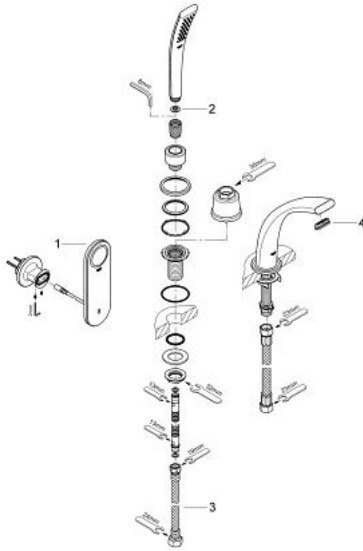

36 056 000 高仪安渡斯 <P>双孔缸边龙头组合</P>

产品描述

- Colour: 镀铬
- 完整安装用
- 包含:
 - advanced touch operating panel with backlit icons
 - integrated digital display and intuitive menu navigation
 - 2 personalized pre set programs
 - diverter: hand shower/bath spout and additional head or side shower
 - 38摄氏度安全锁定按钮, 以防止儿童误将水温调高而烫伤
 - integrated temperature sensor
 - bath spout with GROHE Ondus flow straightener
 - GROHE Ondus hand shower 27 185
 - 金属软管长2000毫米
 - 止逆阀
 - 流量限制器20升/分钟
 - programmable, automatic safety shut-off (with default setting)
 - extra low voltage supply 6 V DC
 - incl. cable protection and cables
- 搭配使用:
 - concealed thermostat unit 36 072
 - installation kit 36 068

36 056 000 高仪安波斯 <P>双孔缸边龙头组合</P>

备件, 二月 2007 – now

1: Operating panel pre-set (Spare part-nr. 65713KS0)

2: 滤网 (Spare part-nr. 0700200M)

3: 软管 (Spare part-nr. 07300000)

4: 流量限制器 (Spare part-nr. 65621XE0)