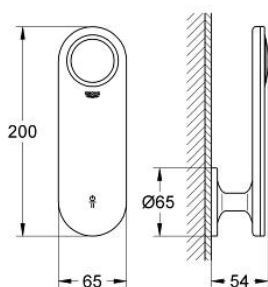

### 产品描述

- Colour: 丝绒黑
- 盥洗盆及花洒用
- 墙面安装
- advanced touch operating panel with backlit icons
- integrated digital display and intuitive menu navigation
- 2 personalized pre set programs
- diverter: head-/side-/hand shower/bath spout
- 38摄氏度安全锁定钮, 以防止儿童误将水温调高而烫伤
- programmable, automatic safety shut-off (with default setting)
- extra low voltage supply 6 V DC
- CE认证
- type of protection:
- operating panel IP 69K
- 搭配使用:
- concealed thermostat unit 36 067
- installation kit 36 068