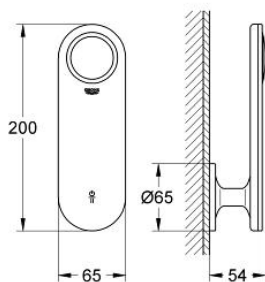

36 050 000 高仪安渡斯 DIGITAL OPERATING PANEL

产品描述

- Colour: 镀铬
- 盥洗盆及花洒用
- 墙面安装
- advanced touch operating panel with backlit icons
- integrated digital display and intuitive menu navigation
- 2 personalized pre set programs
- diverter: head-/side-/hand shower/bath spout
- 38摄氏度安全锁定钮, 以防止儿童误将水温调高而烫伤
- programmable, automatic safety shut-off (with default setting)
- extra low voltage supply 6 V DC
- CE认证
- type of protection:
- operating panel IP 69K
- 搭配使用:
- concealed thermostat unit 36 067
- installation kit 36 068