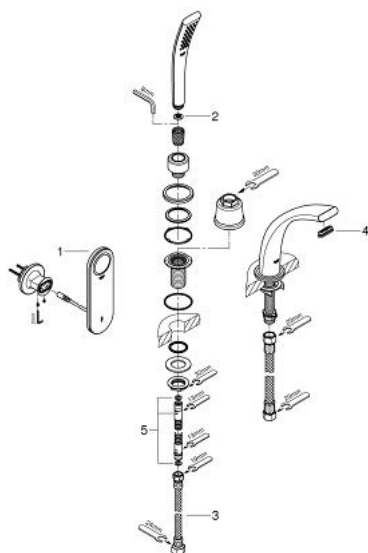

## 36 047 000 高仪安渡斯 <P>双孔缸边龙头组合</P>

### 产品描述

- Colour: 镀铬
- 完整安装用
- 包含:
  - advanced touch operating panel with backlit icons
  - integrated digital display and intuitive menu navigation
  - 2 personalized pre set programs
  - diverter: hand shower/bath spout and additional head or side shower
  - 38摄氏度安全锁定钮, 以防止儿童误将水温调高而烫伤
  - integrated temperature sensor
  - bath spout with GROHE Ondus flow straightener
- 高仪安渡斯手持花洒 27 184
- 金属软管长2000毫米
- 止逆阀
- digital flow limiter
- programmable, automatic safety shut-off (with default setting)
- extra low voltage supply 6 V DC
- including cables
- CE认证
- type of protection:
  - operating panel IP 69K
- 搭配使用:
  - concealed thermostat unit 36 067
  - installation kit 36 068

## 36 047 000 高仪安渡斯 <P>双孔缸边龙头组合</P>

备件, 二月 2007 – now

- 1: Operating panel pre-set (Spare part-nr. 65713KS0)
- 2: 滤网 (Spare part-nr. 0700200M)
- 3: 软管 (Spare part-nr. 07300000)
- 4: 流量限制器 (Spare part-nr. 65621XE0)
- 5: 金属软管 (Spare part-nr. 28146000)