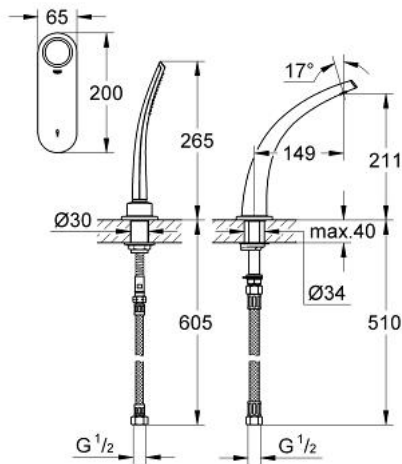

## 36 047 000 高仪安渡斯 <P>双孔缸边龙头组合</P>

### 产品描述

- Colour: 镀铬
- 完整安装用
- 包含:
  - advanced touch operating panel with backlit icons
  - integrated digital display and intuitive menu navigation
  - 2 personalized pre set programs
  - diverter: hand shower/bath spout and additional head or side shower
  - 38摄氏度安全锁定钮, 以防止儿童误将水温调高而烫伤
  - integrated temperature sensor
  - bath spout with GROHE Ondus flow straightener
- 高仪安渡斯手持花洒 27 184
- 金属软管长2000毫米
- 止逆阀
- digital flow limiter
- programmable, automatic safety shut-off (with default setting)
- extra low voltage supply 6 V DC
- including cables
- CE认证
- type of protection:
  - operating panel IP 69K
- 搭配使用:
  - concealed thermostat unit 36 067
  - installation kit 36 068

## 36 047 000 高仪安渡斯 <P>双孔缸边龙头组合</P>

备件, 二月 2007 – now

- 1: Operating panel pre-set (Spare part-nr. 65713KS0)
- 2: 滤网 (Spare part-nr. 0700200M)
- 3: 软管 (Spare part-nr. 07300000)
- 4: 流量限制器 (Spare part-nr. 65621XE0)
- 5: 金属软管 (Spare part-nr. 28146000)