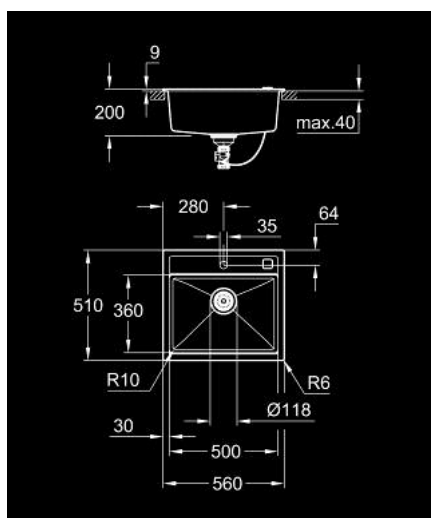

31 651 AT0 K700 复合花岗岩水槽

产品描述

- Colour: 灰色
- model: K700 60-C 56/51 1.0
- mounting type: top mount
- 材料: 符合花岗岩
- 高仪静流技术
- 橱柜最小尺寸: 600毫米
- dimensions: 560 x 510 mm
- 1 bowl: 500 x 360 x 200 mm
- outer radius: R6, inner bowl radius: R10
- 高仪快速安装系统
- cut-out: 545 x 495 mm
- drainer: automatic waste fitting
- accessories included: automatic waste fitting with rotary handle, waste kit, basket strainer waste, mounting set
- 可选按压式去水配件 (40 986 SD0)
- 含紧固件数量 (台上安装): 8个
- heat resistant up to 180° C

31 651 AT0 K700 复合花岗岩水槽

备件, 五月 2022 – now

1: 落水塞 (Spare part-nr. 42588SD1)

2: Siphon (Spare part-nr. 42617000)

3: Cover element (Spare part-nr. 42590SD1)

4: 回转接头 (Spare part-nr. 42586SD0)