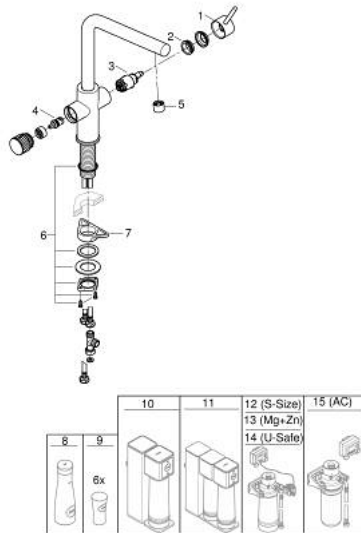

30 588 000 高仪波蓝明达超纯 FILTER FAUCET

产品描述

- Colour: 镀铬
- 包含:
- 高仪波蓝单把手厨房龙头, 带过滤水出水
- 单孔安装
- L型出水嘴
- 过滤水单独把手
- 高仪丝顺技能 28 毫米陶瓷阀芯
- swivel tubular spout, swivel area 150°
- 过滤水和非过滤水单独内置水道
- 软管
- the faucet must be installed with a filter starter set of your choice

30 588 000 高仪波蓝明达超纯 FILTER FAUCET

备件, 七月 2021 – now

- 1: 把手 (Spare part-nr. 46957000)
- 2: 碗盆龙头 (Spare part-nr. 07419000)
- 3: 阀芯 (Spare part-nr. 46963000)
- 4: 陶瓷阀芯 (Spare part-nr. 48620000)
- 5: Mousseur GROHE Blue U and C spout (Spare part-nr. 48343000)
- 6: Shank fastening assembly (Spare part-nr. 48384000)
- 7: 支持面板 (Spare part-nr. 05334000)
- 8: Glass carafe with lid set (Spare part-nr. 40405001)*
- 9: 玻璃杯,6PC/盒 (Spare part-nr. 40437000)*
- 10: Reverse osmosis filter starter set (Spare part-nr. 40877000)*
- 11: Reverse osmosis with mineralization filter starter set (Spare part-nr. 40878000)*
- 12: S-size filter starter set (Spare part-nr. 40438001)*
- 13: Magnesium + Zinc filter starter set (Spare part-nr. 40875000)*
- 14: Ultrasafe filter starter set (Spare part-nr. 40876000)*
- 15: Activated carbon filter starter set (Spare part-nr. 41136000)*