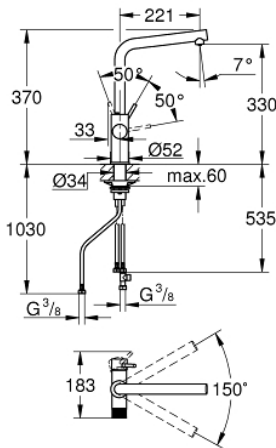

30 588 000 高仪波蓝明达超纯 FILTER FAUCET

产品描述

- Colour: 镀铬
- 包含:
- 高仪波蓝单把手厨房龙头, 带过滤水出水
- 单孔安装
- L型出水嘴
- 过滤水单独把手
- 高仪丝顺技能 28 毫米陶瓷阀芯
- swivel tubular spout, swivel area 150°
- 过滤水和非过滤水单独内置水道
- 软管
- the faucet must be installed with a filter starter set of your choice

30 588 000 高仪波蓝明达超纯 FILTER FAUCET

备件, 七月 2021 – now

- 1: 把手 (Spare part-nr. 46957000)
- 2: 碗盆龙头 (Spare part-nr. 07419000)
- 3: 阀芯 (Spare part-nr. 46963000)
- 4: 陶瓷阀芯 (Spare part-nr. 48620000)
- 5: Mousseur GROHE Blue U and C spout (Spare part-nr. 48343000)
- 6: Shank fastening assembly (Spare part-nr. 48384000)
- 7: 支持面板 (Spare part-nr. 05334000)
- 8: Glass carafe with lid set (Spare part-nr. 40405001)*
- 9: 玻璃杯,6PC/盒 (Spare part-nr. 40437000)*
- 10: Reverse osmosis filter starter set (Spare part-nr. 40877000)*
- 11: Reverse osmosis with mineralization filter starter set (Spare part-nr. 40878000)*
- 12: S-size filter starter set (Spare part-nr. 40438001)*
- 13: Magnesium + Zinc filter starter set (Spare part-nr. 40875000)*
- 14: Ultrasafe filter starter set (Spare part-nr. 40876000)*
- 15: Activated carbon filter starter set (Spare part-nr. 41136000)*