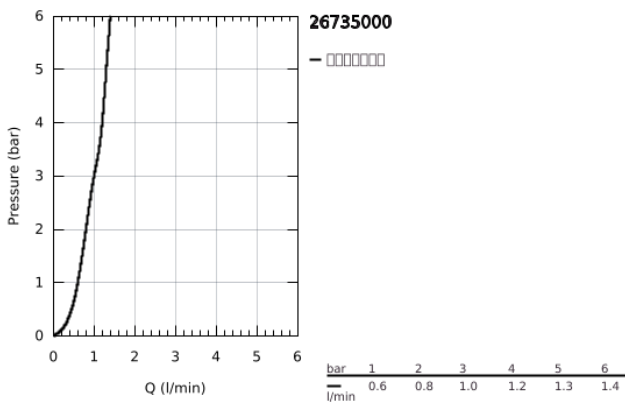

## 26 735 000 RAINSHOWER AQUA MIST SPRAY FORMER

### 产品描述

- Colour: 镀铬
- spray pattern: GROHE Drizzle spray
- Ø 34 mm
- spray plate in corresponding colour
- 高仪持久镀铬饰面
- 推荐最低水压 1.0 Bar
- maximum flow rate (at 3 bar): 1 l/min (with non-restricted flow)
- rough-in box 26 739 and, according to number of spray formers, cover 26 784, 26 785 or 26 786 have to be ordered separately