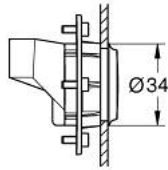

### 产品描述

- Colour: 镀铬
- spray pattern: GROHE Drizzle spray
- Ø 34 mm
- spray plate in corresponding colour
- 高仪持久镀铬饰面
- 推荐最低水压 1.0 Bar
- maximum flow rate (at 3 bar): 1 l/min (with non-restricted flow)
- rough-in box 26 739 and, according to number of spray formers, cover 26 784, 26 785 or 26 786 have to be ordered separately